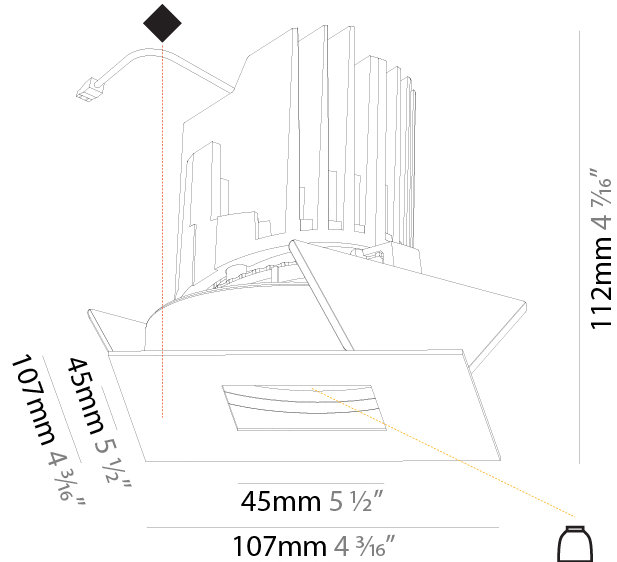

PHYSICAL

Shape: Square
Length (mm): 107
Length (in): 4 ³/₁₆"
Width (mm): 107
Width (in): 4 ³/₁₆"
Depth (mm): 112
Depth (in): 4 ⁷/₁₆"
Ceiling Thickness (mm): 10 / 12.5 / 15
Ceiling Thickness (in): 3/8 or 1/2 or 9/16
Min. Recessing Depth (mm): 130
Min. Recessing Depth (in): 5 ¹/₈"
Light Distribution: Adjustable / Downlight
Weight (kg): 0.479
Weight (lbs): 1.06
Fixture Finish: SSR / BKV / CWI / CRY / HAB / UFT / ITA / RUA / FTG / MYG / LOD / PUS / FRO / FUP / KIA / POP / BLS / SPG / MEY / GOH / GUM / CHC / COM / ABZ / JAG / OBR / MOS / ROR
Fixture Material: Aluminum Die Cast
Cut-out Measurements: 98mm / 3 7/8"

ELECTRICAL

Lamp Type: LED (Zhaga Standard)
Input Wattage (W): 16.5
Total Output Wattage (W): 14
Dimming: Tri-Mode (Non-Dimming and Phase Dimming (120Vac only) and 0-10V Dimming)
Driver Included: No
Driver Location: Recessed Housing
Driver Type: Constant Current - Universal
Driver Class: Class 2
Housing: See components
Input Voltage (V): 120 - 277
Constant Current (MA): 500

LED

Number of LEDs: 1
Color Temperature (°K): 2700 / 3000 / 3500 / 4000
Max. Delivered Lumen (lm): 940 / 980 / 1029 / 1050
Nominal Lumen (lm): 1386 / 1438 / 1511 / 1542
CRI: >90 CRI
Lamp Life (hrs): 50000

OPTICAL

Reflector°: 20 / 40 / 60
Adjustability: Rotational 355°; Tilt 30°

RATINGS AND CERTIFICATIONS

Certified By: Certified for North American Standards
IP rating: IP20